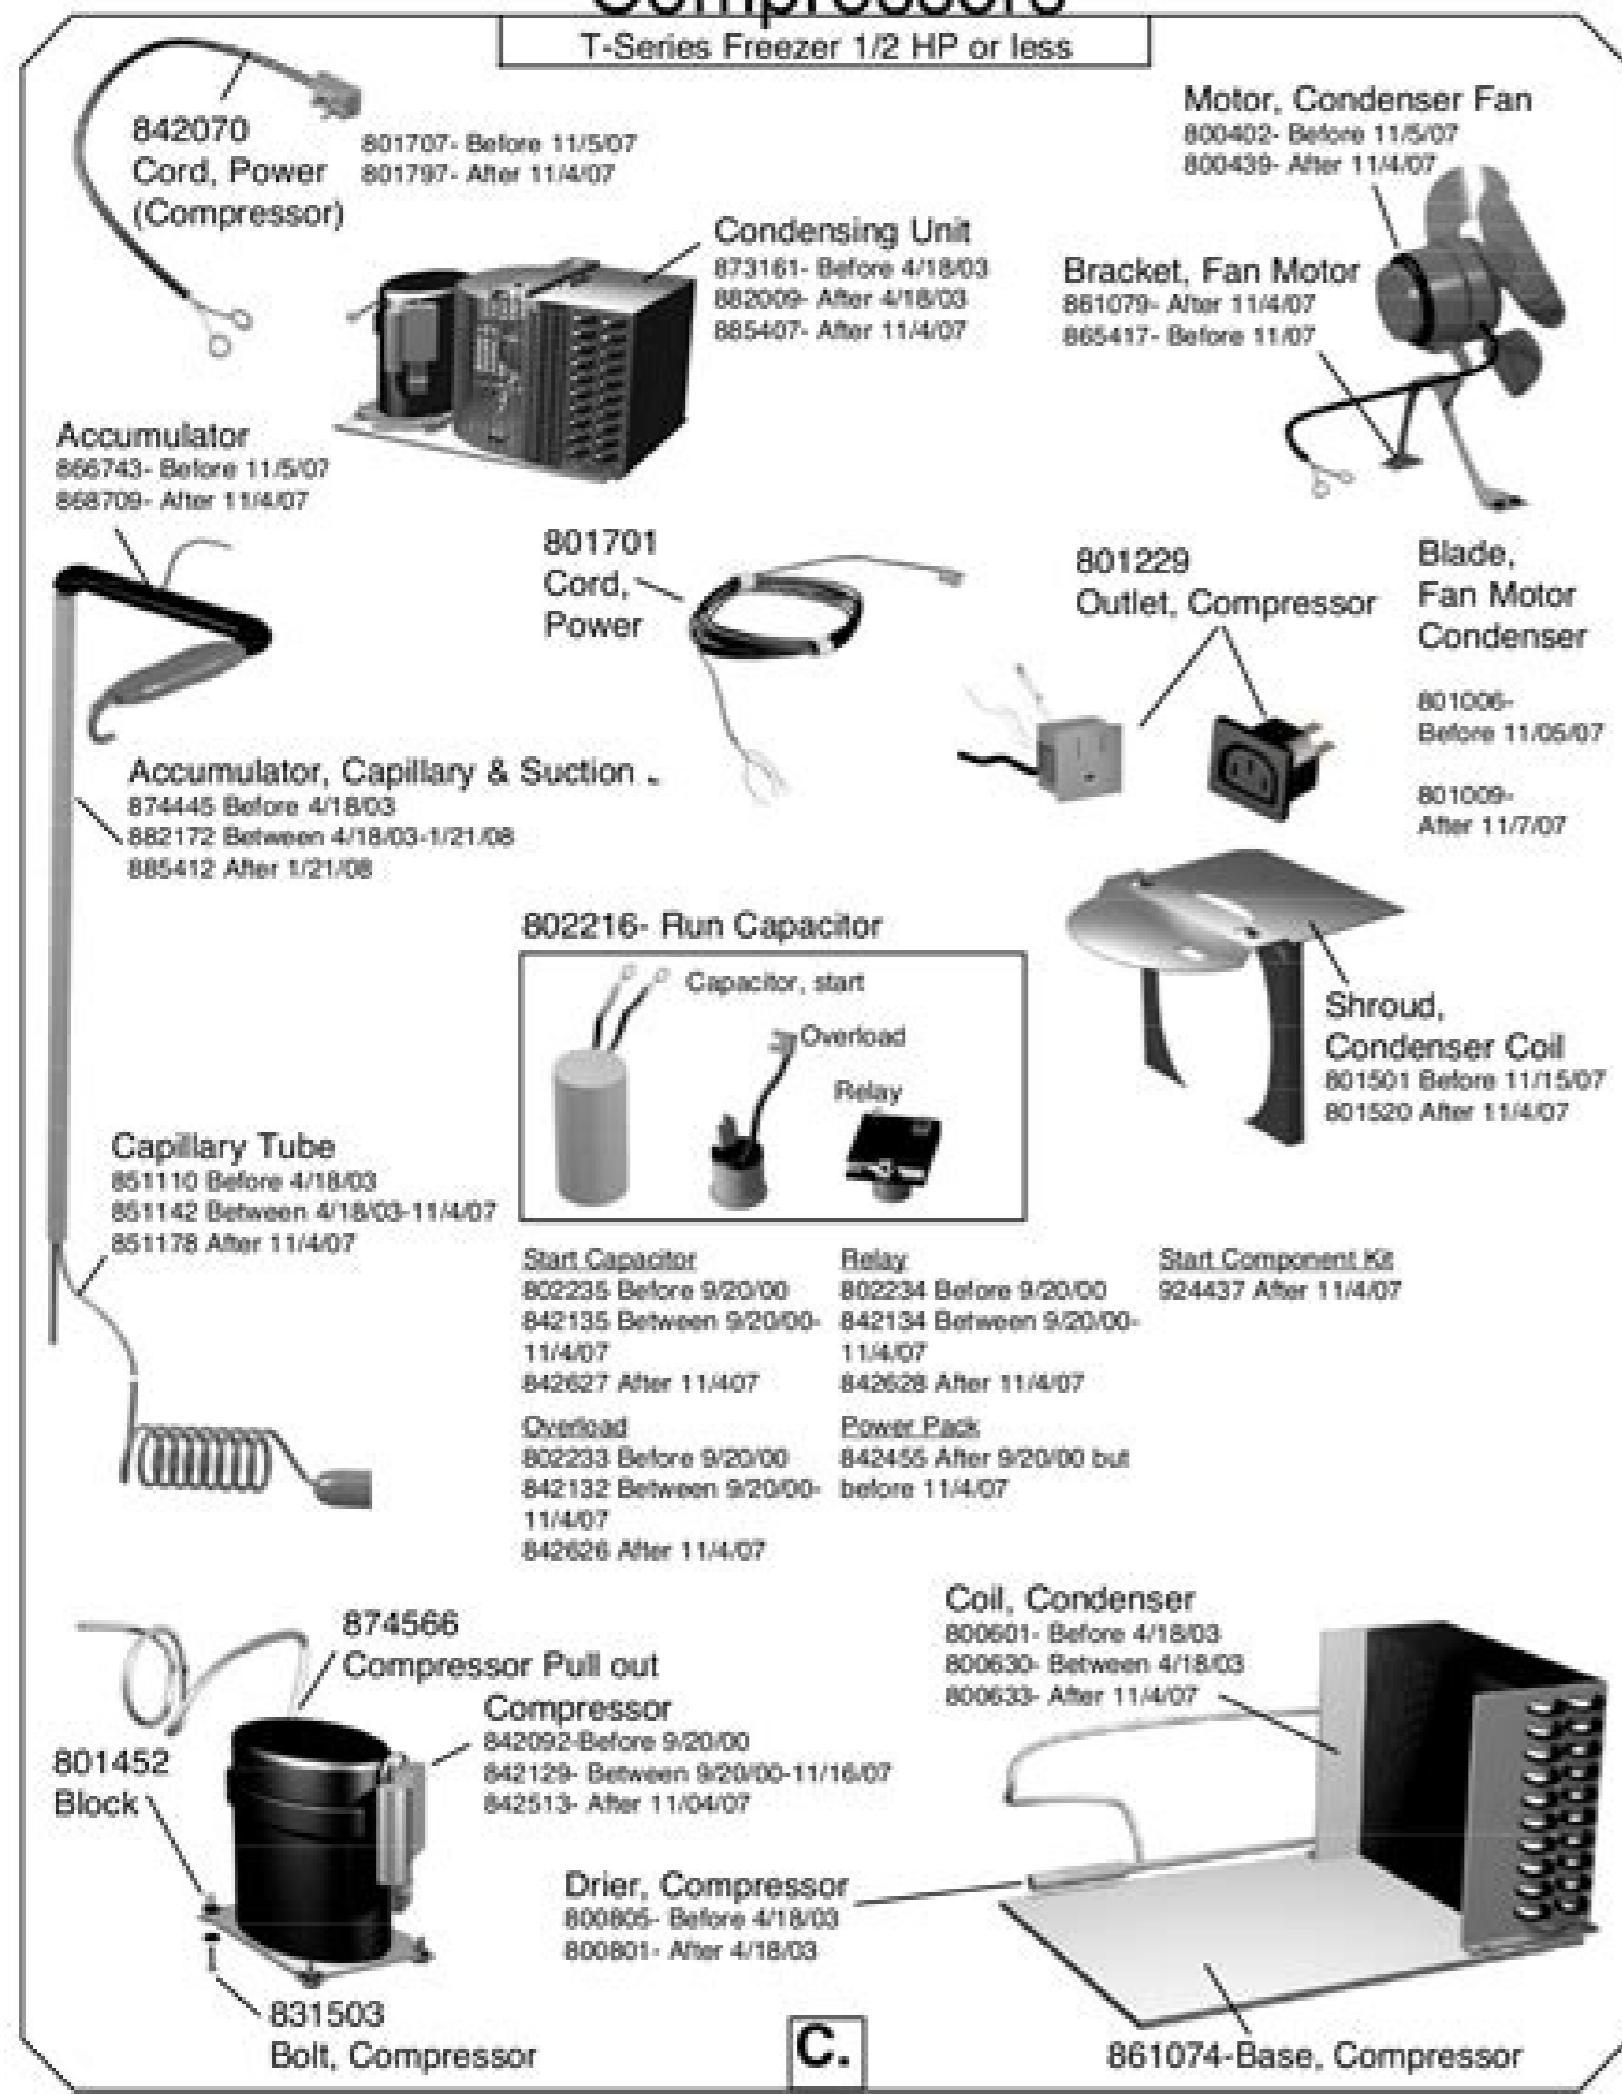

Compressors

T-Series Freezer 1/2 HP or less